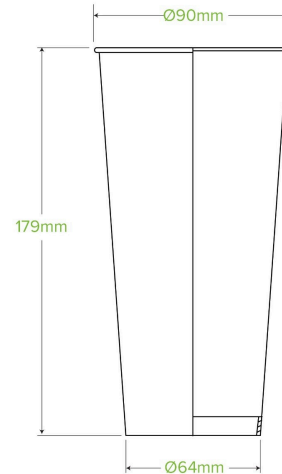

700ml / 24oz Green Cold Paper BioCup BCC-24-G

FSC™ certified Green cold paper BioCups are lined inside and out with Ingeo™, a bioplastic made from plants, not oil – making them the perfect option for cold drinks. Certified industrially compostable (AS4736). Match with home compostable sugarcane lids or PLA-lined paper lids.

Carton quantity: 500	Sleeves per carton: 20	Units per sleeve: 25
Carton Size LxWxH (cm): 45.5x36.5x53	Raw Material: Paper - FSC™ Mix certified paper	Lining/coating: BioPlastic - Ingeo
Window Material: None	Inks: Food Contact Safe Inks	Brim fill capacity (ml): 710
Dimensions top LxW (mm): 90x90	Dimensions base LxW (mm): 64x64	Product Depth: 179
Product weight (g): 13.5	Thickness: 263gsm	Use: Hot, Cold, Wet & Dry Products
Manufactured: China	Customise: Print	MOQ custom: 50000
Mould fees: Yes - see custom packaging	Environmental production certified: ISO 14001	Quality product certified: ISO 9001
Factory food safety certified: BRC	Corporate social accreditation: SMETA	Home compostable: No
Industrially compostable: Certified to AS4736 Australian Standards, Certified to EN13432 European Standard	Recyclable: No	